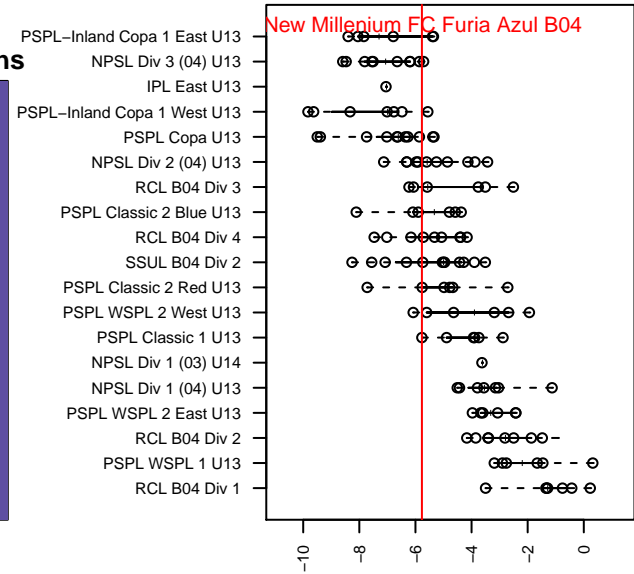

## New Millenium FC Furia Azul B04

New Millenium FC  
 Burlington, WA  
 B04 total strength=714  
 attack=1.05 defense=0.52  
 fall league = PSPL Classic 1 U13  
 spr league = Spr PSPL Copa U13

alt names used:  
 New Millenium FC – Furia Azul  
 New Millenniu fc Furia Azul  
 New Millenium FC – Furia Azul

Venues played:  
 2016 Skagit Firecracker Silver U13  
 2016 PSPL Classic 1 U13  
 2016 Spr PSPL Copa U13

**attack and defense variance (black dot)  
relative to other teams  
and top 10 in region**

**attack and defense rating  
relative to others at age  
and all opponents in last 13 months**