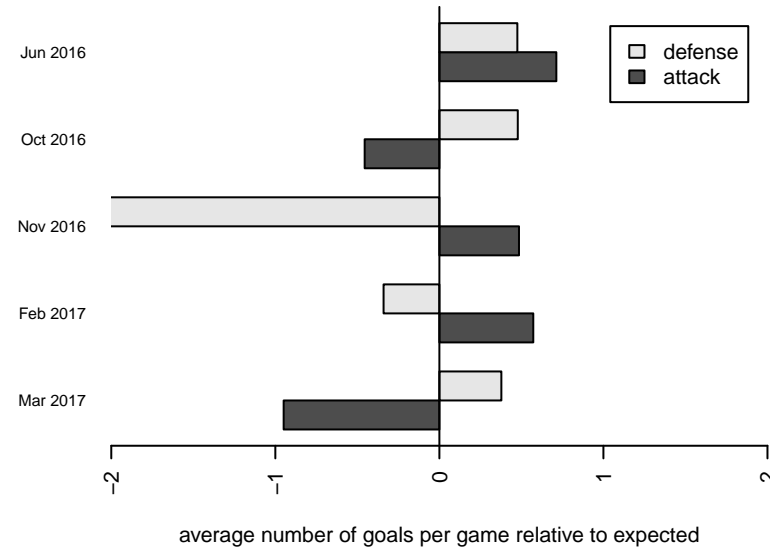

Performance relative to 13 month average