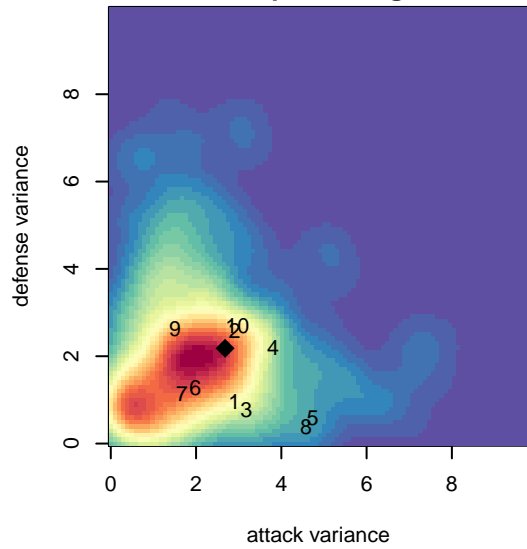

## New Millenium FC Furia Azul B04

New Millenium FC  
 Burlington, WA  
 B04 total strength=714  
 attack=1.05 defense=0.52  
 fall league = PSPL Classic 1 U13  
 spr league = Spr PSPL Copa U13

alt names used:  
 New Millenium FC – Furia Azul  
 New Millenniu fc Furia Azul  
 New Millenium FC – Furia Azul

Venues played:  
 2016 Skagit Firecracker Silver U13  
 2016 PSPL Classic 1 U13  
 2016 Spr PSPL Copa U13

**attack and defense variance (black dot)  
relative to other teams  
and top 10 in region**

**attack and defense rating  
relative to others at age  
and all opponents in last 13 months**