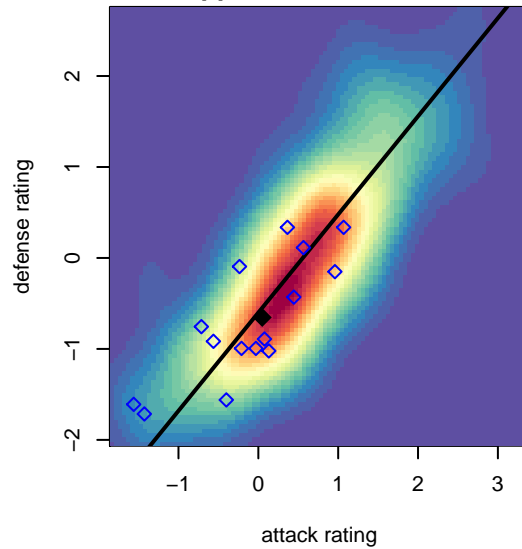

## New Millenium FC Furia Azul B04

New Millenium FC  
 Burlington, WA  
 B04 total strength=714  
 attack=1.05 defense=0.52  
 fall league = PSPL Classic 1 U13  
 spr league = Spr PSPL Copa U13

alt names used:  
 New Millenium FC – Furia Azul  
 New Millenniu fc Furia Azul  
 New Millenium FC – Furia Azul

Venues played:  
 2016 Skagit Firecracker Silver U13  
 2016 PSPL Classic 1 U13  
 2016 Spr PSPL Copa U13

**attack and defense variance (black dot)  
relative to other teams  
and top 10 in region**

**attack and defense rating  
relative to others at age  
and all opponents in last 13 months**