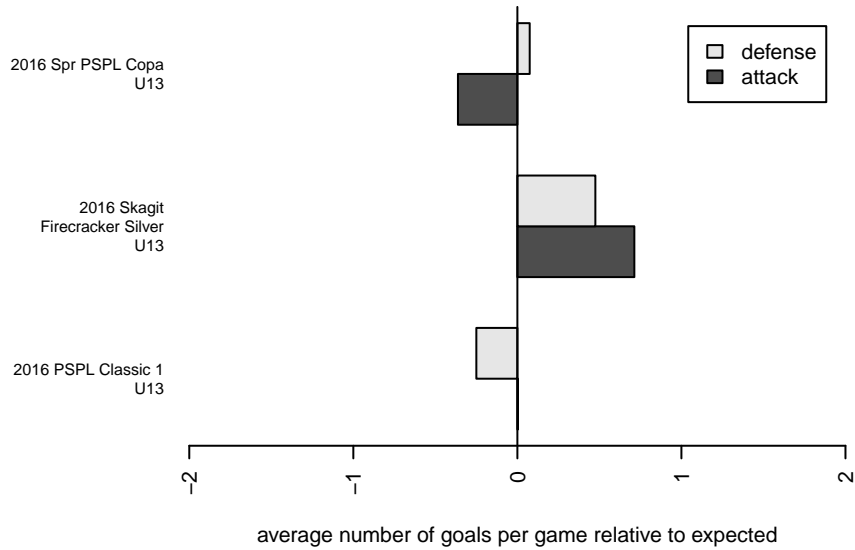

Performance relative to 13 month average