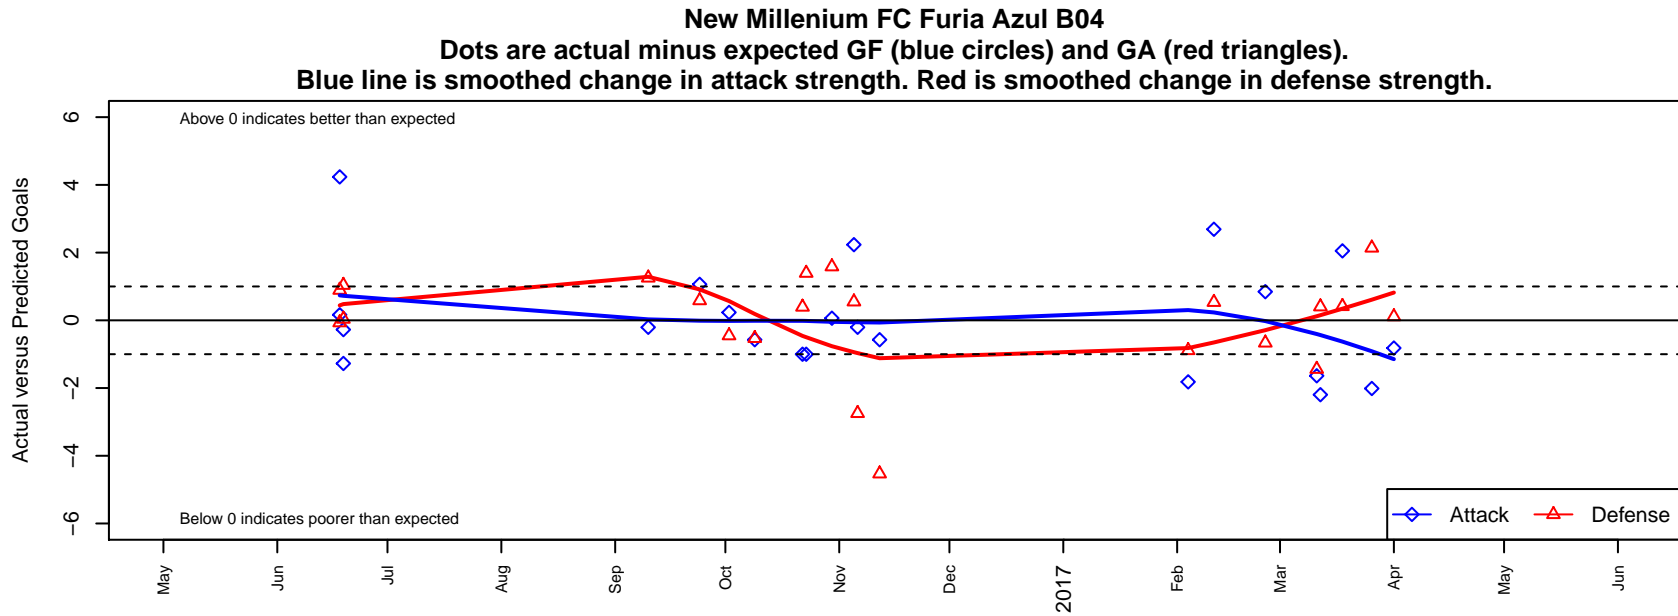

## New Millenium FC Furia Azul B04

New Millenium FC  
 Burlington, WA  
 B04 total strength=714  
 attack=1.05 defense=0.52  
 fall league = PSPL Classic 1 U13  
 spr league = Spr PSPL Copa U13

alt names used:  
 New Millenium FC – Furia Azul  
 New Millenniu fc Furia Azul  
 New Millenium FC – Furia Azul

Venues played:  
 2016 Skagit Firecracker Silver U13  
 2016 PSPL Classic 1 U13  
 2016 Spr PSPL Copa U13

**attack and defense variance (black dot)  
relative to other teams  
and top 10 in region**

**attack and defense rating  
relative to others at age  
and all opponents in last 13 months**